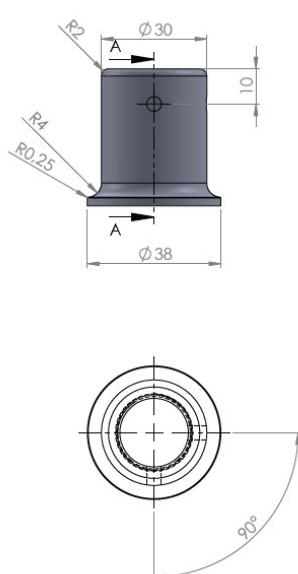

## Description:

Bar To Wall Bracket, F/ø19mm Tube, Flat Back, Chrome Plated

## Item number:

15.26.100-0

Units	Box	Carton	HS Code	Barcode
Pcs.	1	100	8302419000	
				5704866504218

Hex 2,5 mm. - din914 M5x5 - flat point