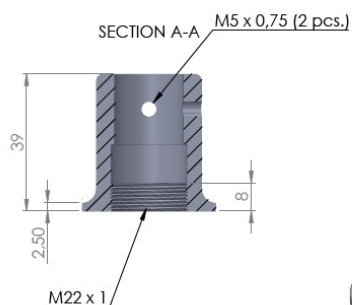

## Description:

Bar To Wall Bracket, F/ø19mm Tube, Flat Back, Chrome Plated

## Item number:

15.26.100-0

Units	Box	Carton	HS Code	Barcode
Pcs.	1	100	8302419000	
				5704866504218

Hex 2,5 mm. - din914 M5x5 - flat point